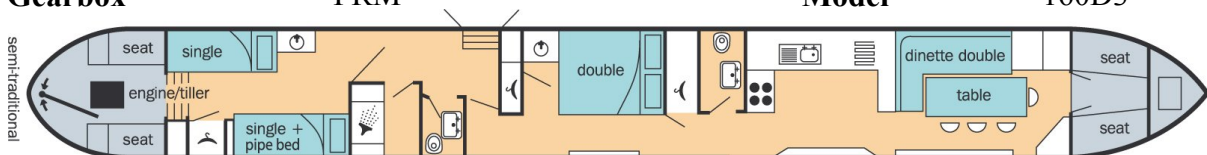

ABC LEISURE GROUP

BOAT FOR SALE
Lying at Alvechurch Marina

Buzzard
Telephone 0121 445 1133

General Description

A 1993 69ft 7 berth semi traditional stern ex Alvechurch hire boat. Forward open plan saloon with dinette double. Open plan galley with cooker, fridge, sink, work surface and storage. Bathroom with pump out toilet and hand basin. Centre cabin with fixed double, storage and hand basin. Additional bathroom with pump out toilet, hand basin and hip bath with shower over. Rear twin berth with two fixed singles, storage and hand basin. New Aquadrive 2006. New Isuzu Engine 2002.

Overall length	69ft	Beam	6ft 10in
Draught	1ft 11in	No. of Berths	7
Stern	Semi Trad	Licensed	No
Boat Safety Cert.	Yes	Valid to	02/13
Shell Manufacturer	Alvechurch	Date	1993
Fitout	Alvechurch	Date	1993
Hull Material	Steel	Thickness	10/6mm
Cabin Material	Steel	Thickness	4mm
Engine	Isuzu	Model	IM4L038
Fuel	Diesel	Cooling	Keel
Gearbox	PRM	Model	160D3