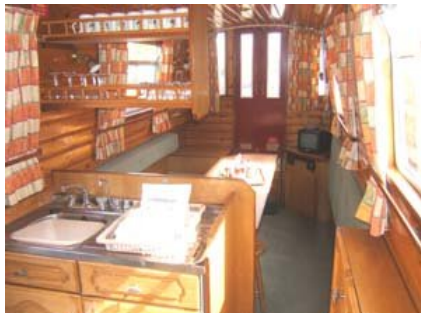

ABC LEISURE GROUP

BOAT FOR SALE
Lying at Blackwater Marina

Sandwich Tern
Telephone 01691 624391

General Description

A 60ft 1991 Cruiser stern 6/7 berth narrowboat (ex ABC hire boat). Saloon with dinette double and fitted units. U shaped galley with sink, cooker, fridge, and storage. Two bathrooms with pumpout toilet, hand basin, and shower. Fixed double and storage. Rear cabin with two singles one with a pipe bed over. Side hatch. Gas central heating. New engine and gearbox 2003. New cooker, floor tiles & upholstery 2005.