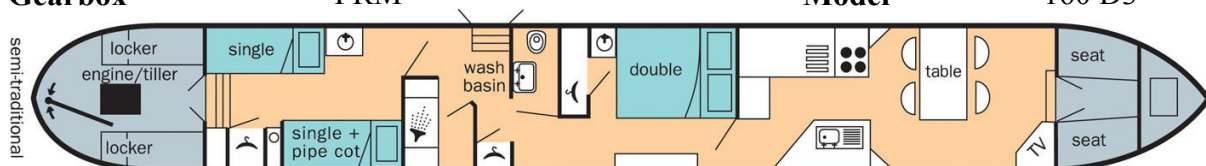

ABC LEISURE GROUP

BOAT FOR SALE
Lying at Hilperton Marina

Swift
Telephone 01225 765243

General Description

A 1993 63ft 4/5 Berth semi traditional stern narrowboat (ex ABC hire boat). Forward saloon with dining area. Open plan galley with cooker, sink, fridge and work surface. Centre double berth cabin with vanity unit/hand basin and storage. Bathroom with pump out toilet and hand basin. Separate bathroom with shower. Rear cabin with two fixed singles (one with pipe bed over), vanity unit/hand basin and storage. New Isuzu engine 2003. New Fridge 2007.

Overall length	63ft	Beam	6ft 10"
Draught	1ft 11"	No. of Berths	4/5
Stern	Semi Traditional	Licensed	No
Boat Safety Cert.	Yes	Valid to	08/10
Shell Manufacturer	Alvechurch	Date	1993
Fitout	Alvechurch	Date	1993
Hull Material	Steel	Thickness	10/6
Cabin Material	Steel	Thickness	4
Engine	Isuzu	Model	1M4L038
Fuel	Diesel	Cooling	KEEL
Gearbox	PRM	Model	160 D3