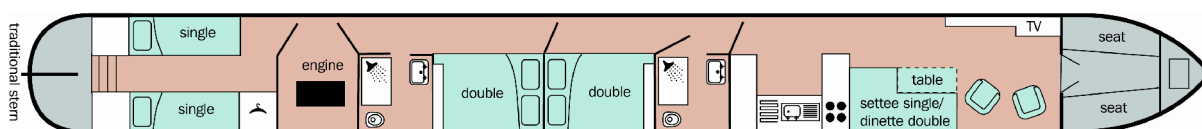

Goldcrest II

£42,500

70ft traditional

ABC LEISURE GROUP

Telephone 01604 858685

Lying at Gayton Marina

Overall length	70ft
Draught	2ft
Stern	Traditional
Boat Safety Cert.	Yes
Shell Manufacturer	Stoke on Trent Boat Building
Fitout	Stoke on Trent Boat Building
Hull Material	Steel
Cabin Material	Steel
Engine	Isuzu
Fuel	Diesel
Gearbox	PRM

Beam	6ft 10ins
No. of Berths	8
Licensed	No
Valid to	02/13
Date	1990
Date	1990
Thickness	10/6mm
Thickness	4mm
Model	42
Cooling	Keel
Model	150

Whilst every care has been taken in their preparation, the correctness of these details is not guaranteed. They are intended as a guide only and do not constitute a term of any contract. A prospective buyer is strongly advised to check the particulars and where appropriate to employ a qualified marine surveyor to inspect the vessel.

A 1990 70ft Stoke on Trent Boat Building 8 berth traditional stern narrowboat (ex hire fleet). Forward open plan saloon with dinette double and storage. Galley with cooker, hob, refrigerator, sink and storage. Centre bathroom with shower, toilet and basin. Fixed double berth with storage. Further fixed double berth with storage. 2nd bathroom with shower, toilet and basin. Rear 2 fixed single berths with storage and wardrobe.