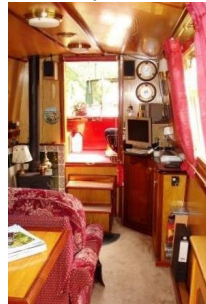

ABC LEISURE GROUP

BOAT FOR SALE
Lying at Hilperton

The Lady in Red
Telephone 01225 765243

General Description

A 50ft 2001 Liverpool Boats cruiser stern 4 berth narrowboat. Forward open plan saloon with TV, solid fuel stove, convertible bed settee, radiator, dining table and seating. Open plan galley with Vanette cooker, refrigerator, Sharp microwave and work surface. Bathroom with bath, shower, basin and Maserator pump out toilet and storage. Rear fixed double berth with radiator, and storage. Split charging. Inverter. Shoreline. Some inventory included in sale. Ready to cruise.

Overall length	50ft	Beam	6ft 10"
Draught	1ft 8"	No. of Berths	4
Stern	Cruiser	Licensed	07/10
Boat Safety Cert.	Yes	Valid to	08/10
Shell Manufacturer	Liverpool Boats	Date	10/01
Fitout	Owner / N.B.C.	Date	08/02
Hull Material	Steel	Thickness	10/6mm
Cabin Material	Steel	Thickness	4/4mm
Engine	Barrus Yanmar	Model	Shire 1650
Fuel	Diesel	Cooling	Keel
Gearbox	PRM	Model	150D3