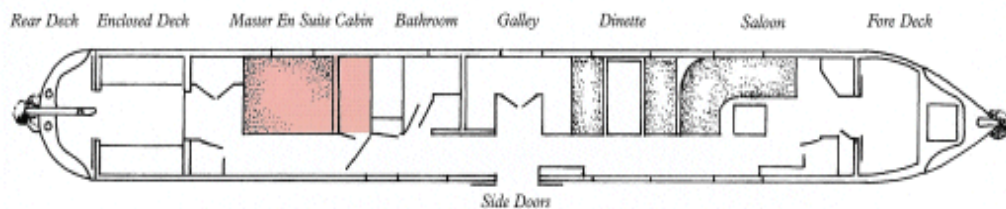

Whilst every care has been taken in their preparation, the correctness of these details is not guaranteed. They are intended as a guide only and do not constitute a term of any contract. A prospective buyer is strongly advised to check the particulars and where appropriate to employ a qualified marine surveyor to inspect the vessel.

www.boatsales-uk.com

ABC Leisure Group Ltd Reg. Office: Scarfield Wharf, Alvechurch, Worcestershire B48 7SQ Reg. No. 2860394