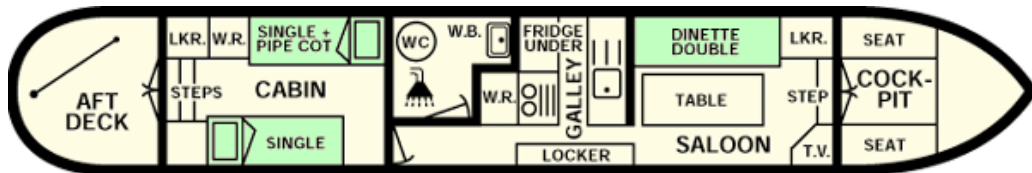

Cadley Lock

£29,950

45ft cruiser

ABC LEISURE GROUP

Lying at Aldermaston Wharf

Telephone 01189 714123

***** Available at end of 2010 season *****

Overall length	45ft	Beam	6ft 10ins
Draught	2ft	No. of Berths	4
Stern	Cruiser	Licensed	03/11
Boat Safety Cert.	Yes	Valid to	03/11
Shell Manufacturer	Alvechurch Boat Centres	Date	Late 80s
Fitout	Alvechurch Boat Centres	Date	Late 80s
Hull Material	Steel	Thickness	8/6mm
Cabin Material	Steel	Thickness	4/4mm
Engine	Barrus	Model	1202
Fuel	Diesel	Cooling	Keel
Gearbox	PRM	Model	120

Interior: Forward saloon with dinette double, TV unit & storage. Galley with Vanette cooker, Eagle refrigerator, sink & storage. Wardrobe. Bathroom with shower, basin & pump out Mansfield toilet, shaver socket. Rear cabin with 2 single berths, wardrobe & storage. Fit out in pine tongue & groove.