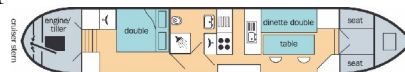

<b>Overall length</b>	45ft	<b>Beam</b>	6ft 10"
<b>Draught</b>	1ft 11"	<b>No. of Berths</b>	2/4
<b>Stern</b>	Cruiser Stern	<b>Licensed</b>	No
<b>Boat Safety Cert.</b>	Yes	<b>Valid to</b>	01/11
<b>Shell Manufacturer</b>	Alvechurch	<b>Date</b>	1991
<b>Fitout</b>	Alvechurch	<b>Date</b>	1991
<b>Hull Material</b>	Steel	<b>Thickness</b>	10/6mm
<b>Cabin Material</b>	Steel	<b>Thickness</b>	4mm
<b>Engine</b>	Isuzu	<b>Model</b>	42
<b>Fuel</b>	Diesel	<b>Cooling</b>	Keel
<b>Gearbox</b>	PRM	<b>Model</b>	150D2