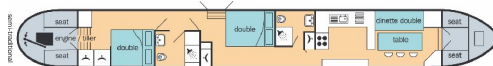

ABC LEISURE GROUP

BOAT FOR SALE
Lying at Anderton Marina

Water Rail
Telephone 01606 79642

General Description

A 1992 65ft 6 berth semi traditional stern ex Alvechurch hire boat. Forward saloon with dinette double. Open plan galley with cooker, fridge, sink, work surfaces and storage. Bathroom with pump out toilet, hand basin and hip bath with shower over. Centre fixed double berth with storage. Further bathroom with pump out toilet, hand basin and hip bath with shower over. Rear double berth cabin with either fixed double or two singles and storage. New Isuzu engine 2007.

Overall length	65ft	Beam	6ft 10in
Draught	1ft 11in	No. of Berths	6
Stern	Semi Traditional	Licensed	No
Boat Safety Cert.	Yes	Valid to	02/12
Shell Manufacturer	Alvechurch	Date	1992
Fitout	Alvechurch	Date	1992
Hull Material	Steel	Thickness	10/6mm
Cabin Material	Steel	Thickness	4mm
Engine	Isuzu	Model	42
Fuel	Diesel	Cooling	Keel
Gearbox	PRM	Model	PRM160