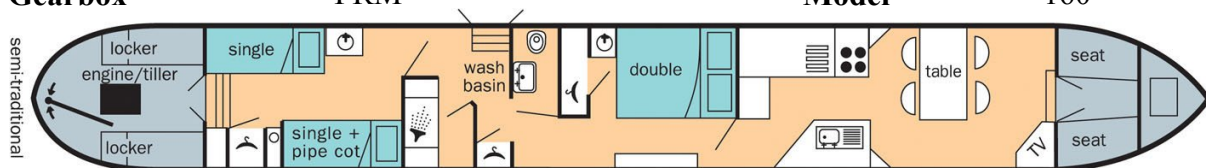

ABC LEISURE GROUP

BOAT FOR SALE
Lying at Anderton Marina

Pallid Swift
Telephone 01606 79642

General Description

A 1998 63ft 4 Berth semi traditional stern narrowboat (ex ABC hire boat). Forward saloon with dining area. Open plan galley with cooker, sink, fridge and work surface. Centre double berth cabin with vanity unit/hand basin and storage. Bathroom with pump out toilet and hand basin. Separate bathroom with shower. Rear cabin with two fixed singles, vanity unit/hand basin and storage. New Inverter 2003. New Isuzu Engine 2004.

Overall length	63ft	Beam	6ft 10"
Draught	1ft 11"	No. of Berths	4
Stern	Semi Traditional	Licensed	No
Boat Safety Cert.	Yes	Valid to	01/11
Shell Manufacturer	Alvechurch	Date	1998
Fitout	Alvechurch	Date	1998
Hull Material	Steel	Thickness	10/6
Cabin Material	Steel	Thickness	4
Engine	Isuzu	Model	Lc38
Fuel	Diesel	Cooling	KEEL
Gearbox	PRM	Model	160