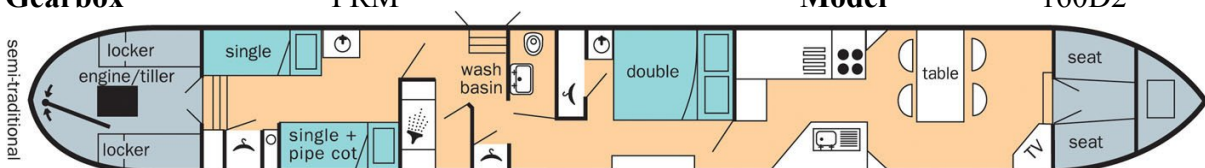

ABC LEISURE GROUP

**BOAT FOR SALE**  
Lying at Alvechurch Marina

**Little Swift**  
Telephone 0121 445 1133

**General Description**

A 1998 63ft 4/5 Berth semi traditional stern narrowboat (ex ABC hire boat). Forward saloon with dining area. Open plan galley with cooker, sink, fridge and work surface. Centre double berth cabin with vanity unit/hand basin and storage. Bathroom with pump out toilet and hand basin. Separate bathroom with shower. Rear cabin with two fixed singles (one with pipe bed over), vanity unit/hand basin and storage. New Isuzu engine 2005.

<b>Overall length</b>	63ft	<b>Beam</b>	6ft 10"
<b>Draught</b>	1ft 11"	<b>No. of Berths</b>	4/5
<b>Stern</b>	Semi Traditional	<b>Licensed</b>	No
<b>Boat Safety Cert.</b>	Yes	<b>Valid to</b>	02/10
<b>Shell Manufacturer</b>	Alvechurch	<b>Date</b>	1998
<b>Fitout</b>	Alvechurch	<b>Date</b>	1998
<b>Hull Material</b>	Steel	<b>Thickness</b>	10/6mm
<b>Cabin Material</b>	Steel	<b>Thickness</b>	4mm
<b>Engine</b>	Isuzu	<b>Model</b>	42
<b>Fuel</b>	Diesel	<b>Cooling</b>	Keel
<b>Gearbox</b>	PRM	<b>Model</b>	160D2