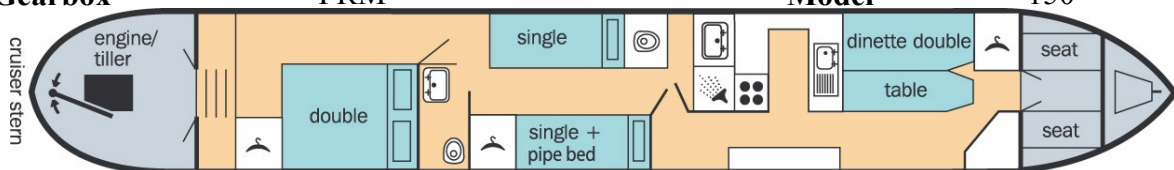

ABC LEISURE GROUP

**BOAT FOR SALE**  
Lying at Gayton Marina

**Wigeon**  
Telephone 01604 858685

**General Description**

A 1998 56ft 4/7 Berth cruiser stern narrowboat (ex ABC hire boat). Forward open plan saloon with dinette double and storage. Open play u shaped galley with cooker, fridge, sink, work surface and storage. Bathroom with pump out toilet, hand basin and shower. Centre twin cabin with two fixed singles (one with pipe bed over) and storage. Rear cabin with fixed double and storage. New Isuzu engine 2006.

<b>Overall length</b>	56 ft	<b>Beam</b>	6ft 10"
<b>Draught</b>	1ft 11"	<b>No. of Berths</b>	4/7
<b>Stern</b>	Cruiser	<b>Licensed</b>	No
<b>Boat Safety Cert.</b>	Yes	<b>Valid to</b>	02/13
<b>Shell Manufacturer</b>	Alvechurch	<b>Date</b>	1998
<b>Fitout</b>	Alvechurch	<b>Date</b>	1998
<b>Hull Material</b>	Steel	<b>Thickness</b>	10/6
<b>Cabin Material</b>	Steel	<b>Thickness</b>	4
<b>Engine</b>	Isuzu	<b>Model</b>	LC42
<b>Fuel</b>	Diesel	<b>Cooling</b>	Keel
<b>Gearbox</b>	PRM	<b>Model</b>	150