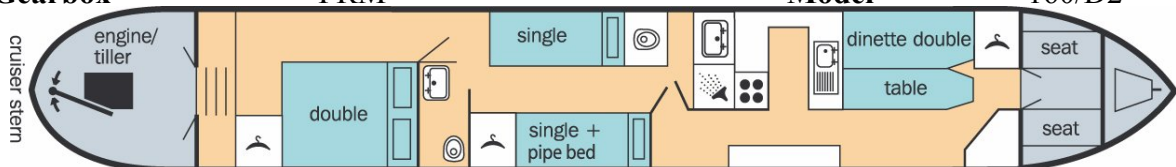

ABC LEISURE GROUP

**BOAT FOR SALE**  
**Lying at Anderton Marina**

**Pintail**  
**Telephone 01606 79642**

**General Description**

A 1997 56ft 4/6 Berth cruiser stern narrowboat (ex ABC hire boat). Forward open plan saloon with dinette double and storage. Open play u shaped galley with cooker, fridge, sink, work surface and storage. Bathroom with pump out toilet, hand basin and shower. Centre twin cabin with two fixed singles and storage. Rear cabin with fixed double and storage. New Isuzu engine 2006.

<b>Overall length</b>	56 ft	<b>Beam</b>	6ft 10in
<b>Draught</b>	1ft 11in	<b>No. of Berths</b>	4/6
<b>Stern</b>	Cruiser	<b>Licensed</b>	No
<b>Boat Safety Cert.</b>	Yes	<b>Valid to</b>	01/13
<b>Shell Manufacturer</b>	Alvechurch	<b>Date</b>	1997
<b>Fitout</b>	Alvechurch	<b>Date</b>	199
<b>Hull Material</b>	Steel	<b>Thickness</b>	10/6
<b>Cabin Material</b>	Steel	<b>Thickness</b>	4
<b>Engine</b>	Isuzu	<b>Model</b>	42
<b>Fuel</b>	Diesel	<b>Cooling</b>	Keel
<b>Gearbox</b>	PRM	<b>Model</b>	160/D2