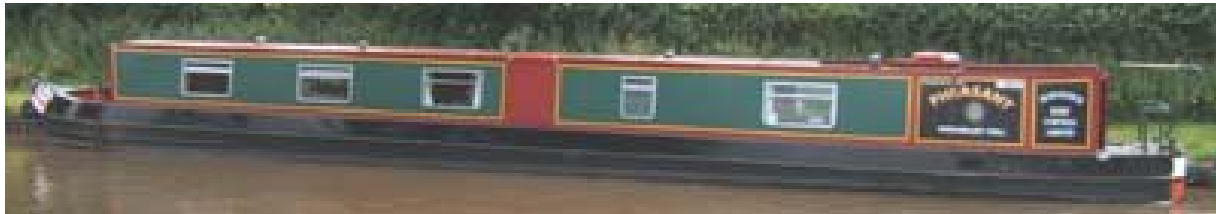

ABC LEISURE GROUP

BOAT FOR SALE
Lying at Hilperton Marina

Pheasant
Telephone 01225 765243

General Description

A 1997 60ft 4 berth semi traditional stern ex Alvechurch hire boat. Forward saloon with dining area. Open plan galley with cooker, fridge, sink, work surface and storage. Centre cabin with fixed double and storage. Bathroom with pump out toilet, hand basin and hip bath with shower over. Rear twin bedroom with two fixed singles, hand basin and storage. New Isuzu engine 2004.

Overall length	60ft	Beam	6ft 10"
Draught	1ft 11"	No. of Berths	4
Stern	Semi Traditional	Licensed	No
Boat Safety Cert.	Yes	Valid to	02/13
Shell Manufacturer	Alvechurch	Date	1997
Fitout	Alvechurch	Date	1997
Hull Material	Steel	Thickness	10/6mm
Cabin Material	Steel	Thickness	4mm
Engine	Isuzu	Model	LC42
Fuel	Diesel	Cooling	Keel
Gearbox	PRM	Model	160