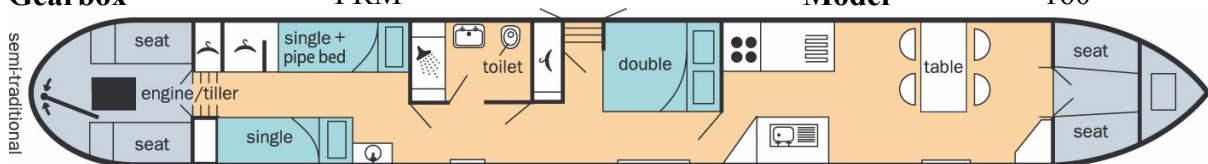

ABC LEISURE GROUP

BOAT FOR SALE
Lying at Hilperton Marina

Pheasant
Telephone 01225 765243

General Description

A 1997 60ft 4 berth semi traditional stern ex Alvechurch hire boat. Forward saloon with dining area. Open plan galley with cooker, fridge, sink, work surface and storage. Centre cabin with fixed double and storage. Bathroom with pump out toilet, hand basin and hip bath with shower over. Rear twin bedroom with two fixed singles, hand basin and storage. New Isuzu engine 2004.

Overall length	60ft	Beam	6ft 10"
Draught	1ft 11"	No. of Berths	4
Stern	Semi Traditional	Licensed	No
Boat Safety Cert.	Yes	Valid to	02/13
Shell Manufacturer	Alvechurch	Date	1997
Fitout	Alvechurch	Date	1997
Hull Material	Steel	Thickness	10/6mm
Cabin Material	Steel	Thickness	4mm
Engine	Isuzu	Model	LC42
Fuel	Diesel	Cooling	Keel
Gearbox	PRM	Model	160